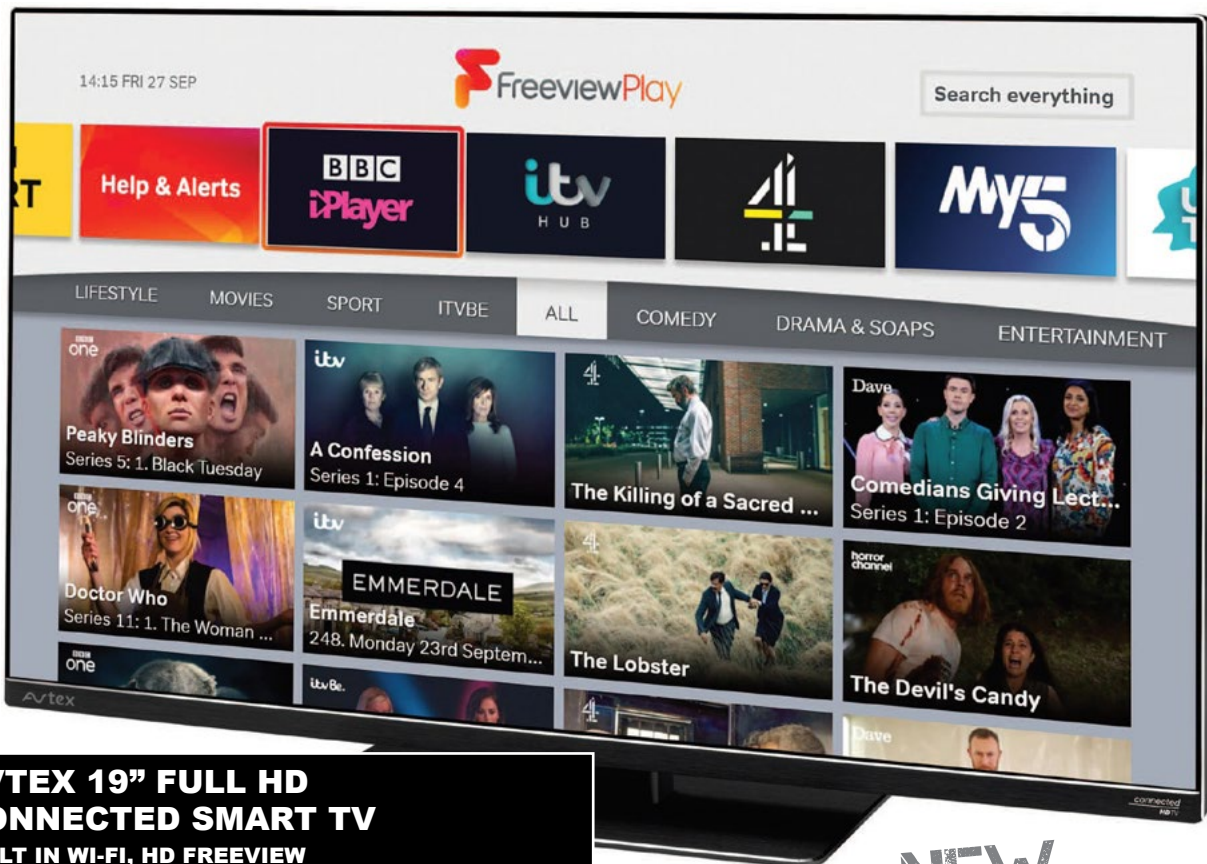

FANTASTIC OFFERS FOR IN-CAB ELECTRONICS TO KEEP YOU IN COMFORT

avtex®

**AVTEX 19" FULL HD
CONNECTED SMART TV**
BUILT IN WI-FI, HD FREEVIEW
& FREEVIEW PLAY,
HD SATELLITE TUNER
RAC0301

**NEW
RANGE**

DURITE